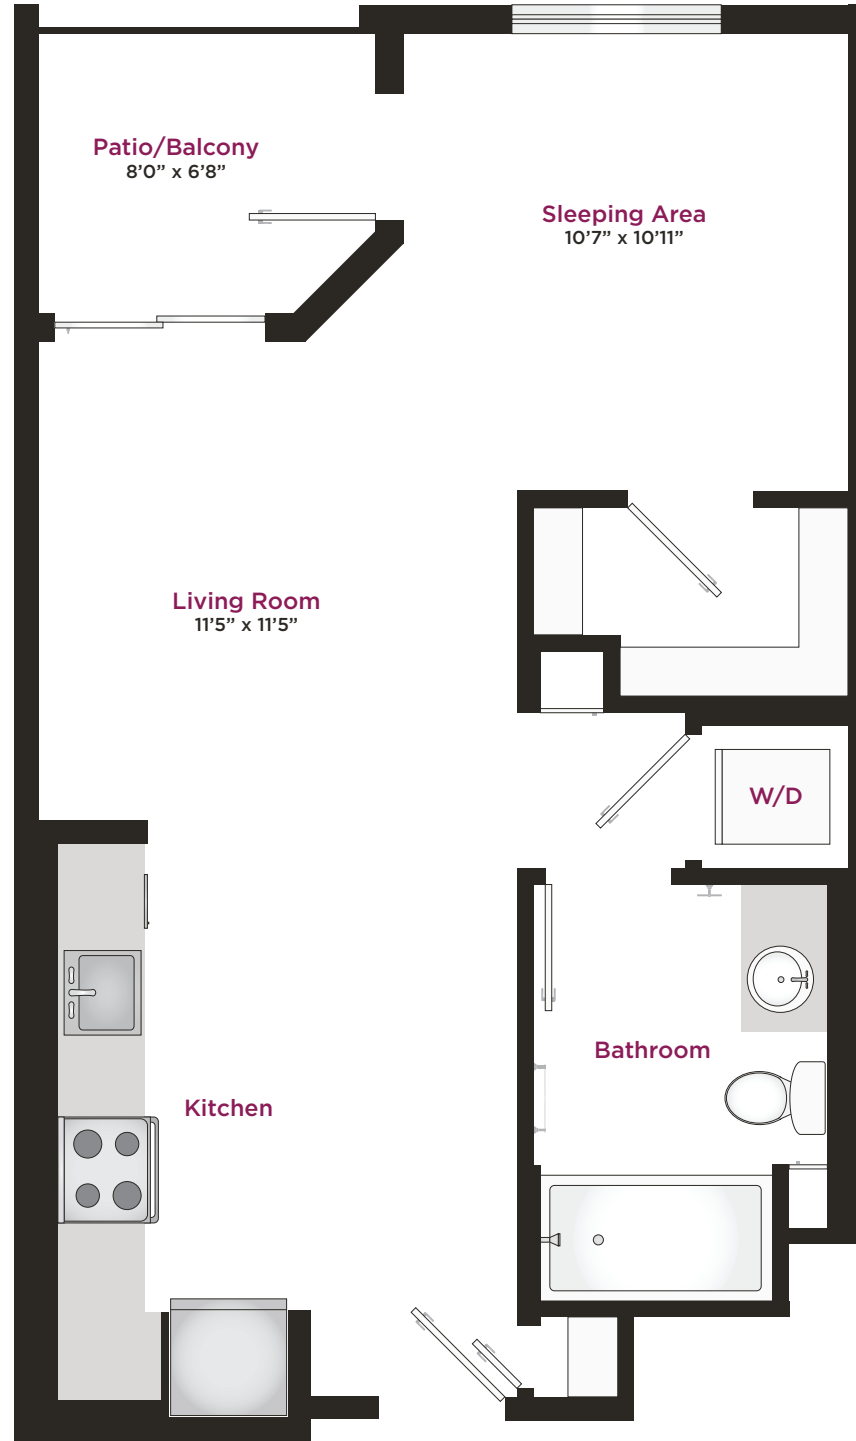

C
O
O
R
E

S1

Studio
1 Bath
604 SF

Floor plan drawings and renderings are an artist's depiction and not to scale. All images, renderings, specifications, amenities and details are subject to change without notice. Room dimensions are approximate and may vary depending on residence selected.