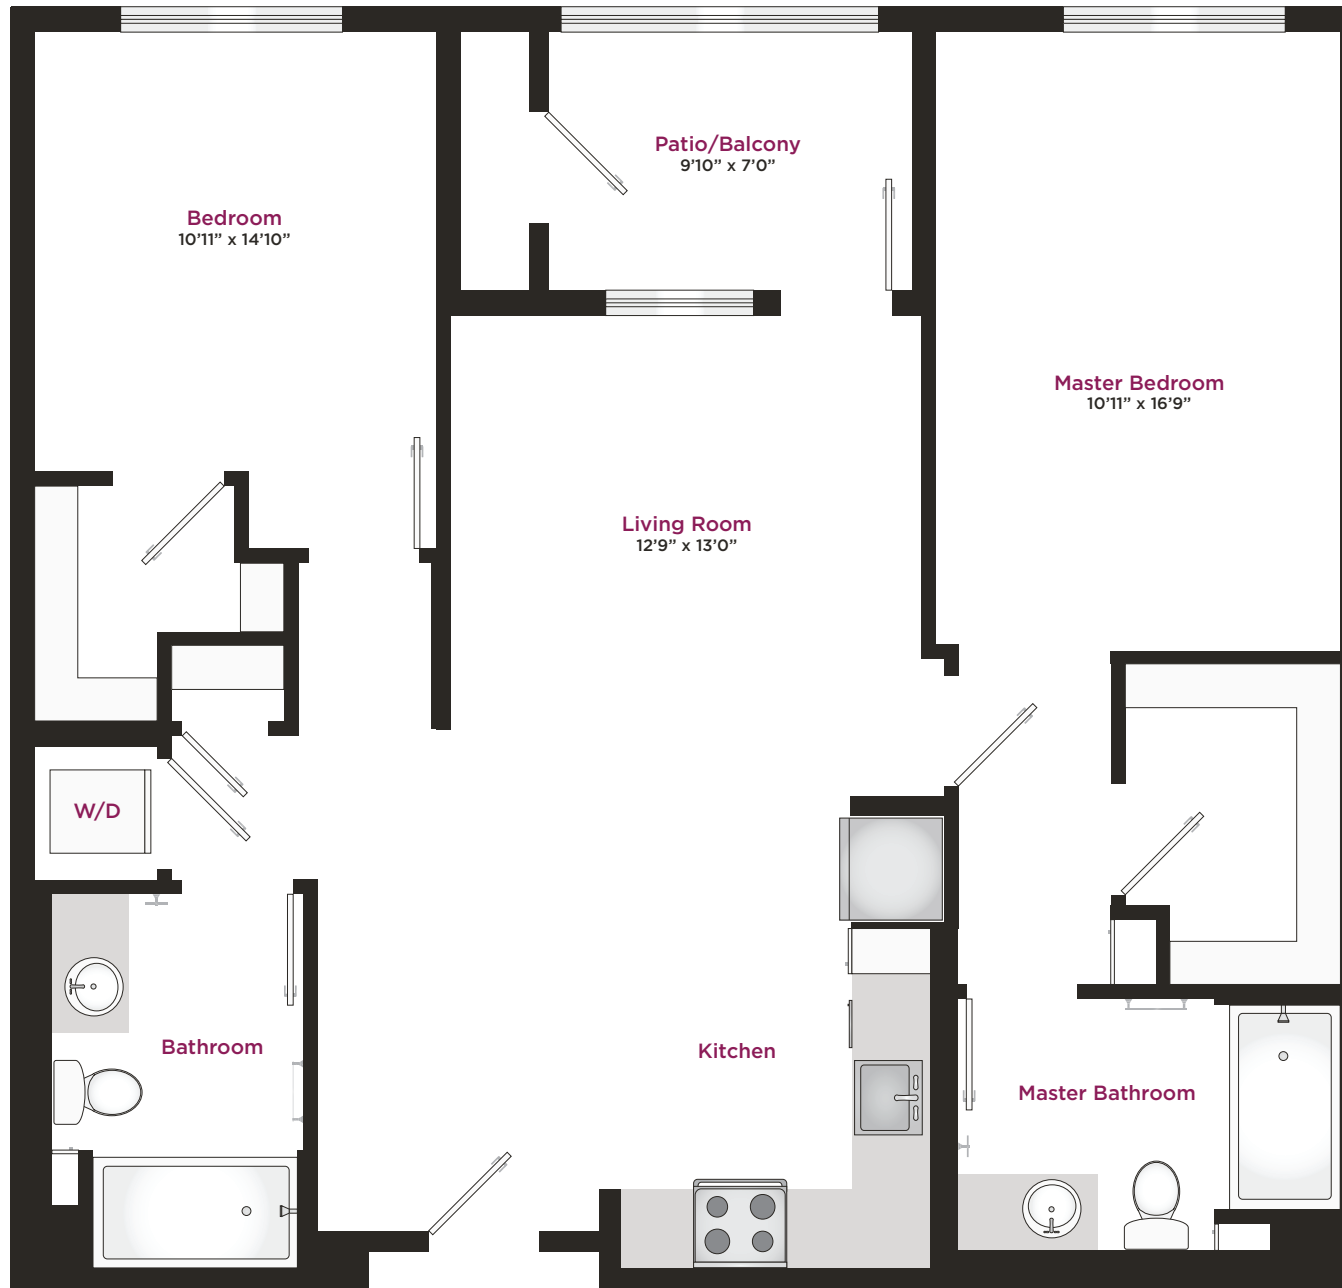

CORE

B7

2 Bed

2 Bath

1,146 SF

Floor plan drawings and renderings are an artist's depiction and not to scale. All images, renderings, specifications, amenities and details are subject to change without notice. Room dimensions are approximate and may vary depending on residence selected.