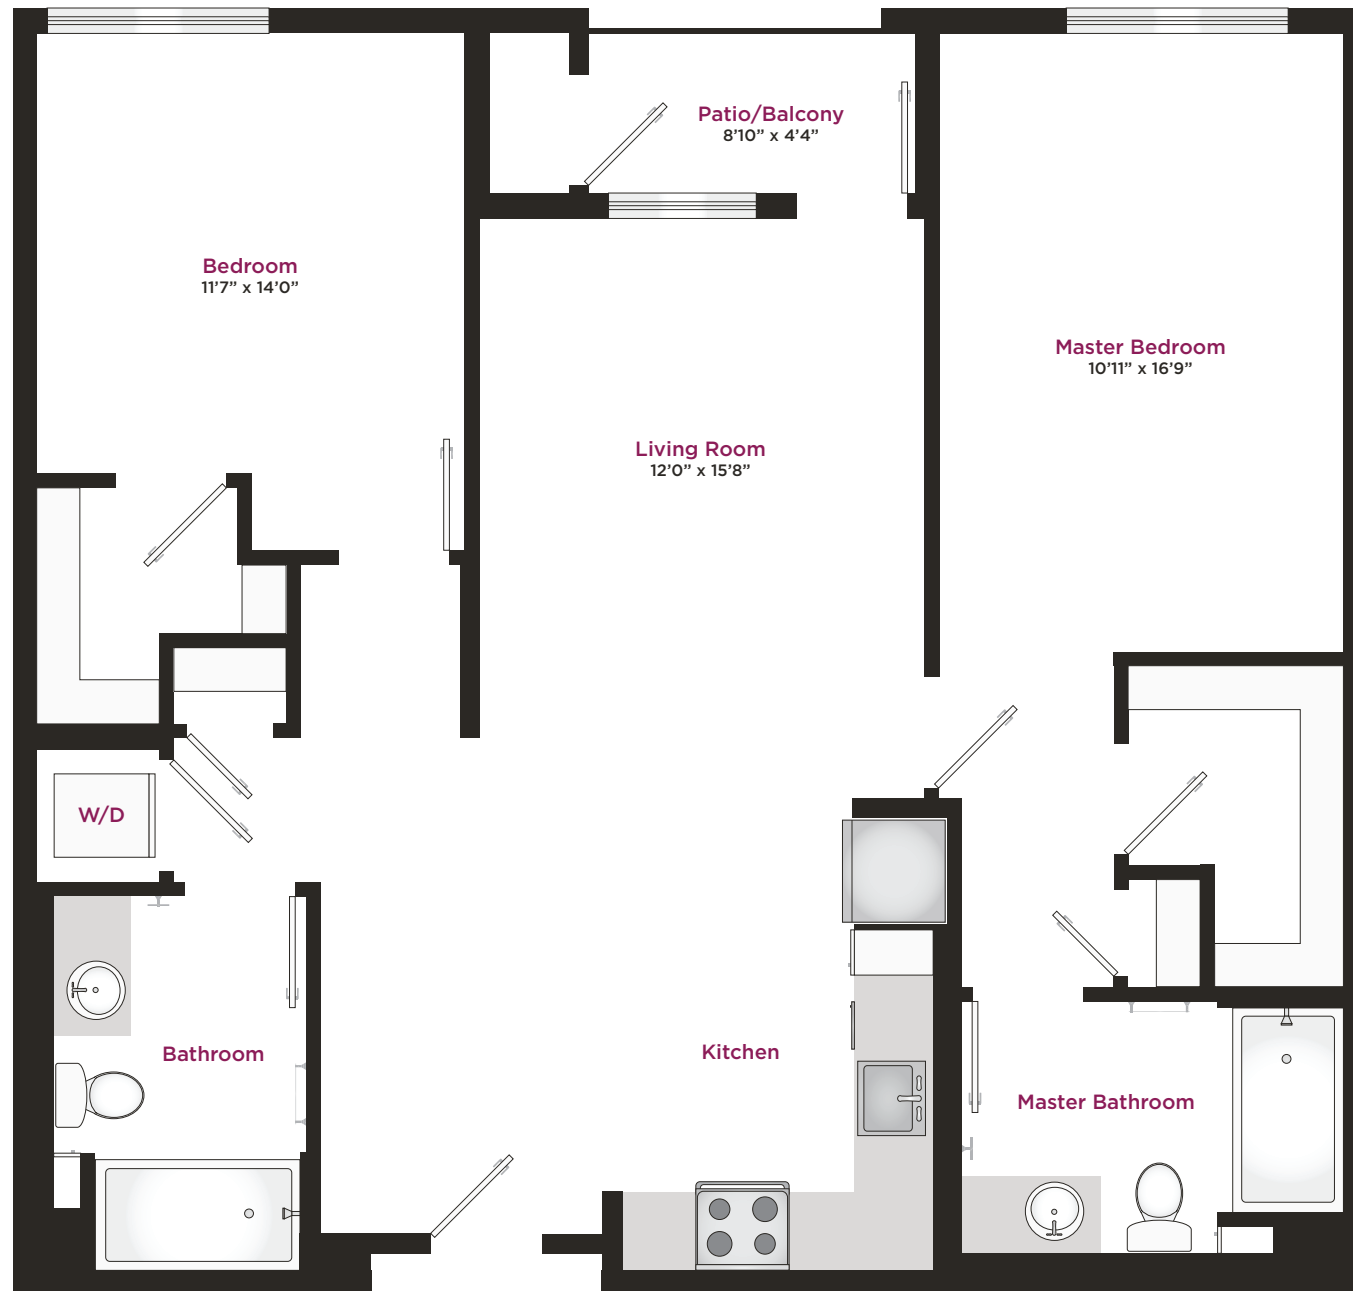

CORE

B8

2 Bed

2 Bath

1,169 SF

Floor plan drawings and renderings are an artist's depiction and not to scale. All images, renderings, specifications, amenities and details are subject to change without notice. Room dimensions are approximate and may vary depending on residence selected.