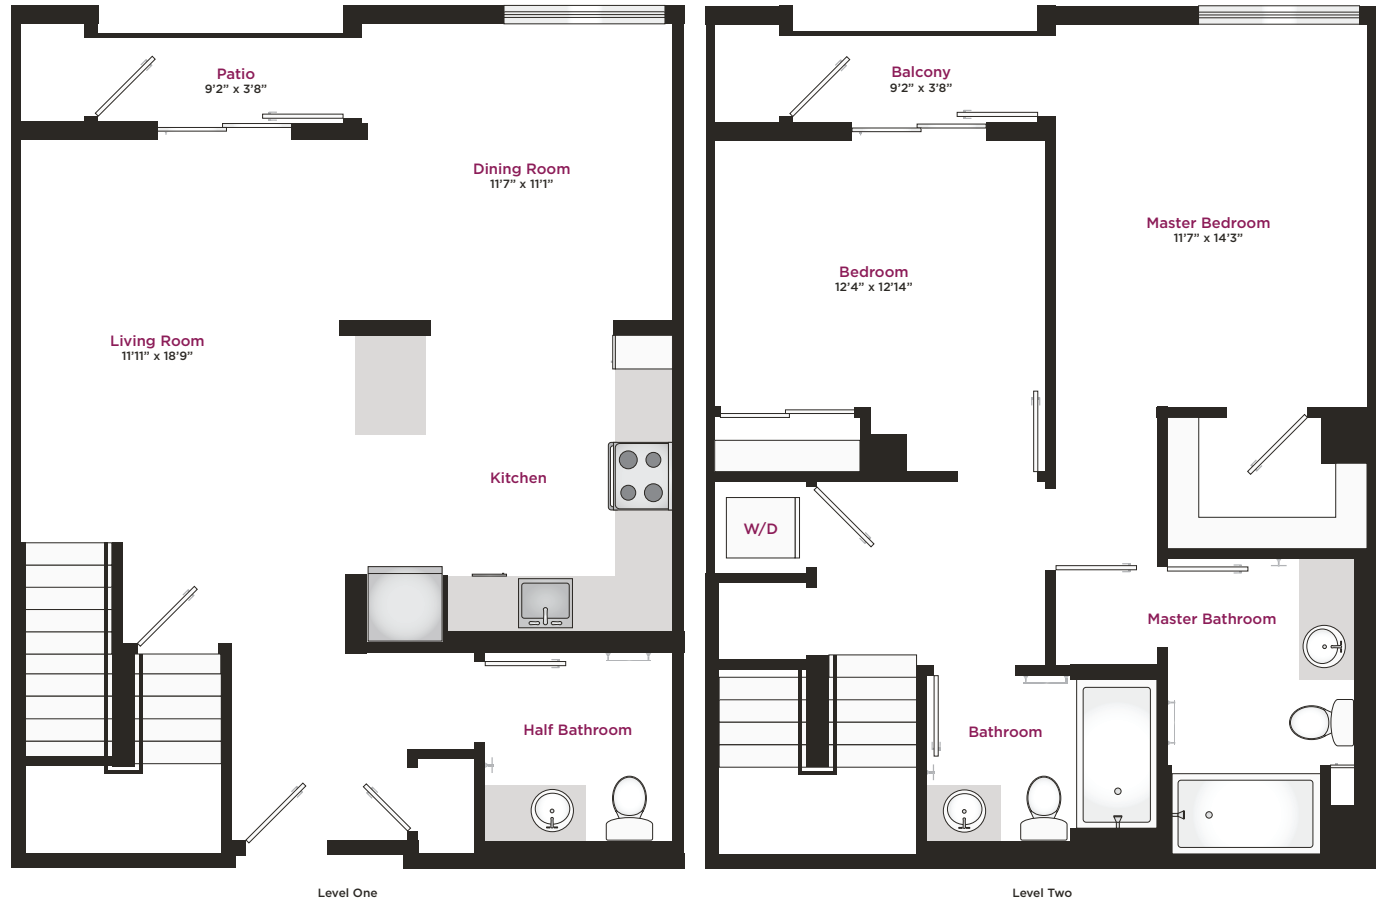

CORE

C1S

2 Bed
2.5 Bath
1,463 SF

Floor plan drawings and renderings are an artist's depiction and not to scale. All images, renderings, specifications, amenities and details are subject to change without notice. Room dimensions are approximate and may vary depending on residence selected.