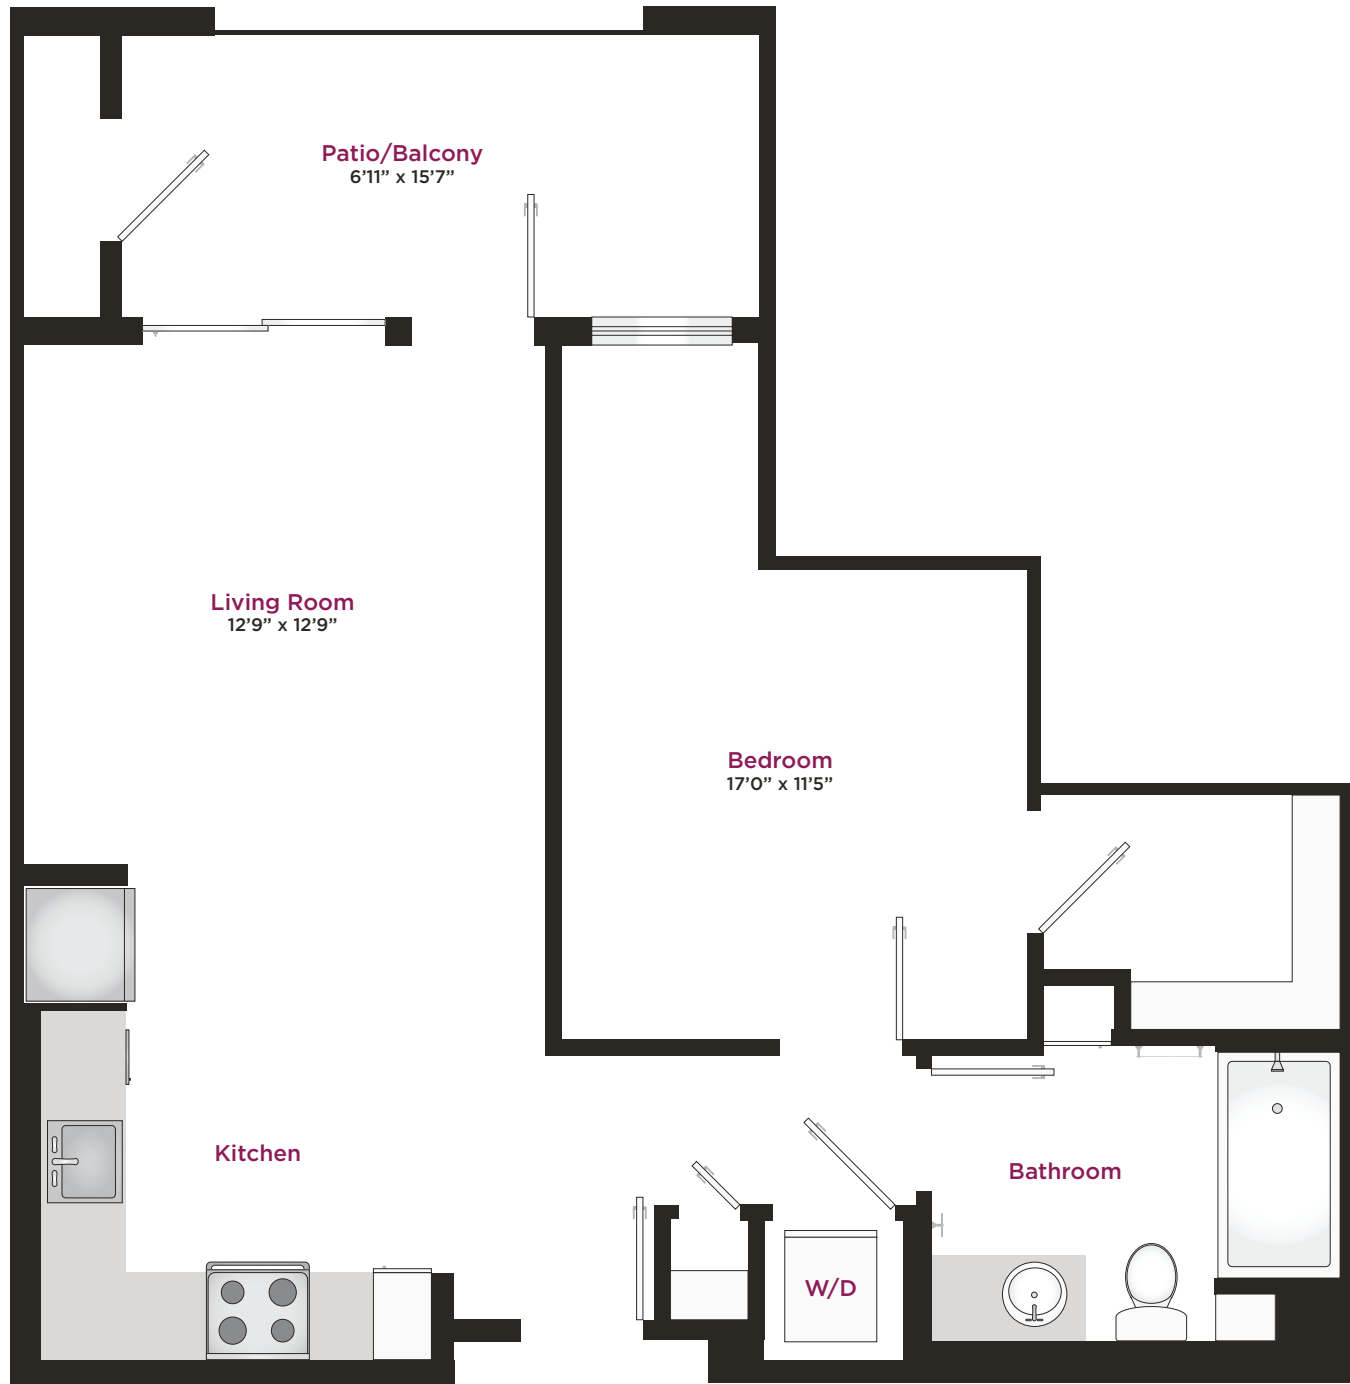

# CORE

## A1

1 Bed  
1 Bath  
728 SF

Floor plan drawings and renderings are an artist's depiction and not to scale. All images, renderings, specifications, amenities and details are subject to change without notice. Room dimensions are approximate and may vary depending on residence selected.