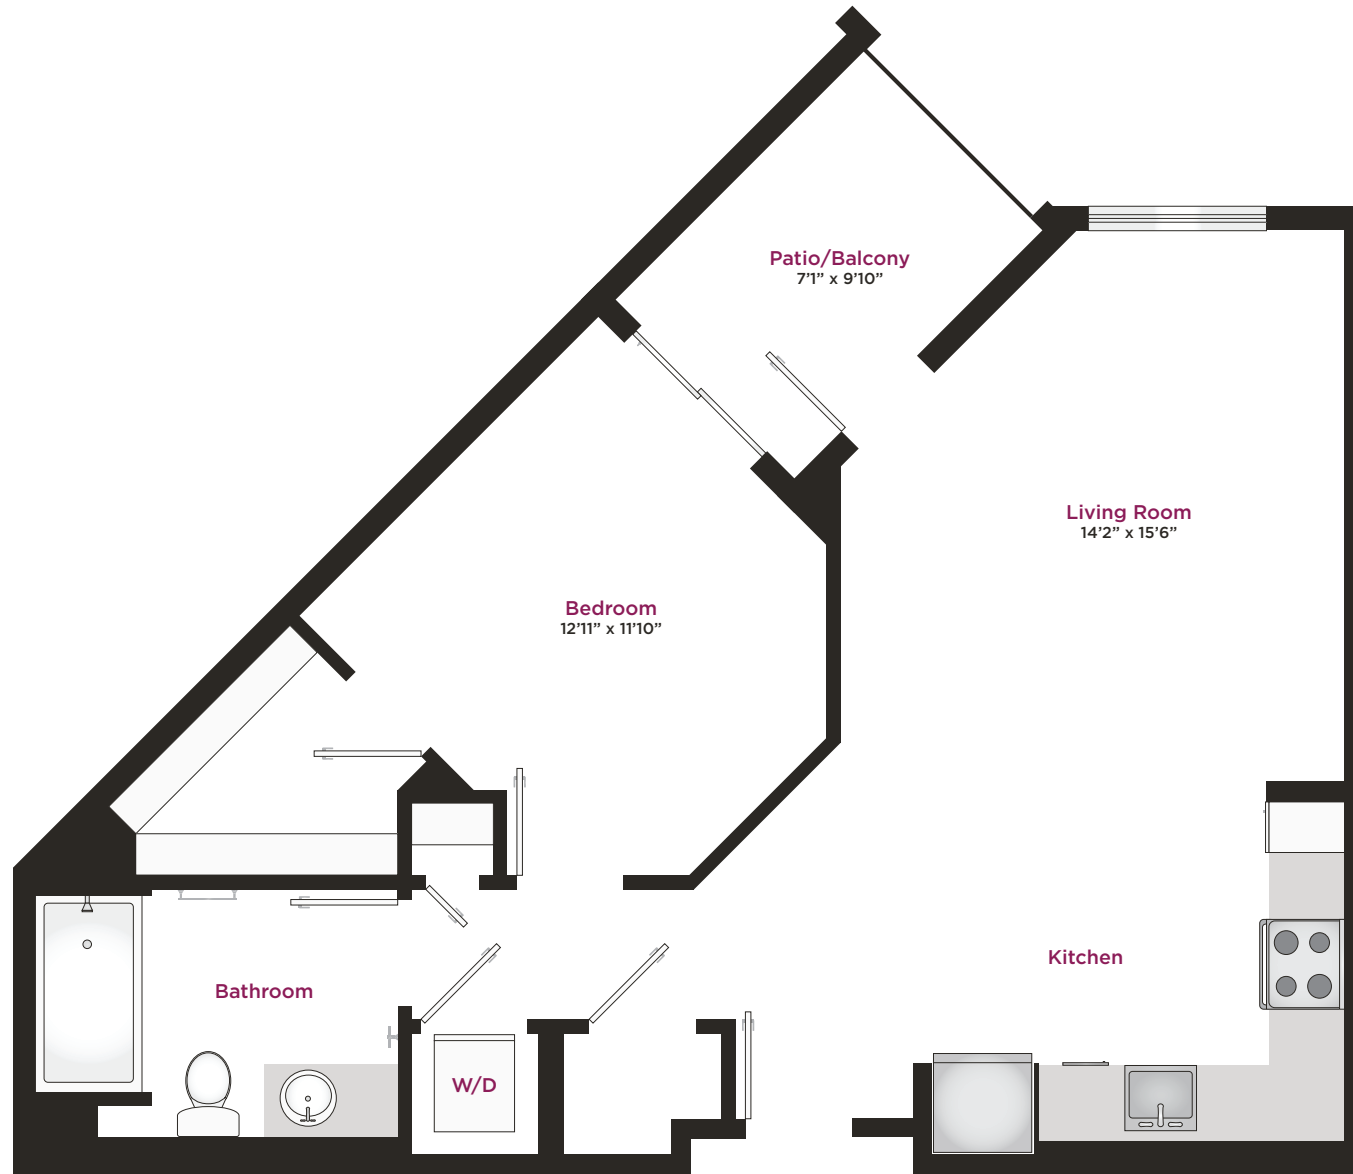

# CORE

## A5

1 Bed  
1 Bath  
784 SF

Floor plan drawings and renderings are an artist's depiction and not to scale. All images, renderings, specifications, amenities and details are subject to change without notice. Room dimensions are approximate and may vary depending on residence selected.